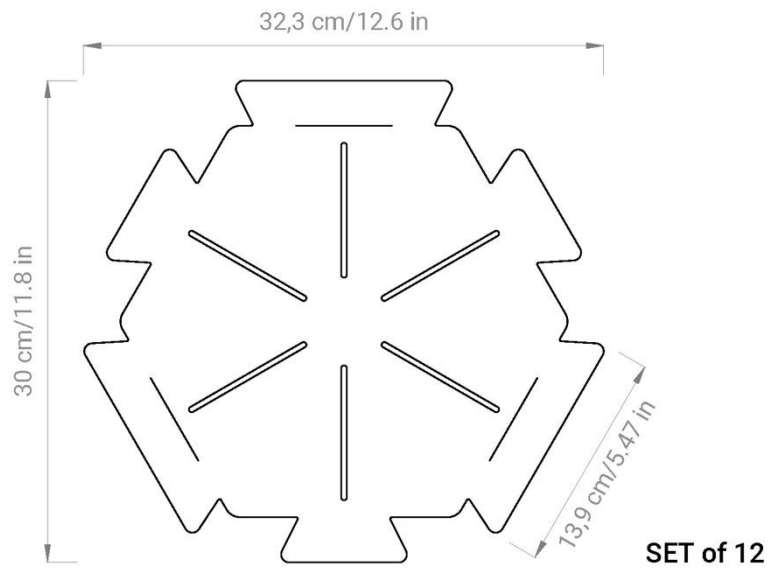

NAME:

WAVE

DESCRIPTION:

Sound-absorbing and anti-reverberation layers

APPLICATIONS:

- Wall with magnets
- Ceiling with magnets
- Curtain with support bracket
- Free application

DIMENSIONS:

- Module: L/H **30** x L/H **32,3** cm x THK **4,5** mm
L/H **11.8** x L/H **12.7** in x THK **0.18** in