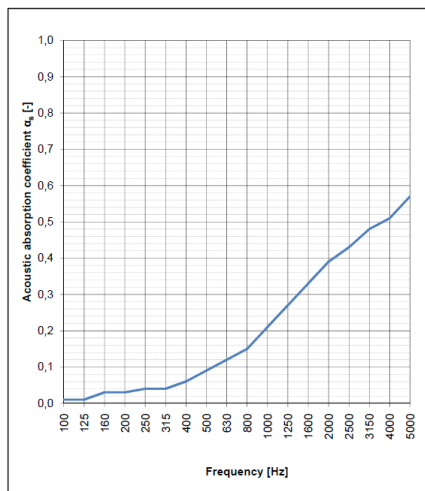

CERTIFICATIONS:

• **FIRE REACTION CLASS UE:**

B-s2, d0 - *OPTIONAL*

• **FIRE REACTION CLASS USA:**

Class A - ASTM E 84-18 - *OPTIONAL*

• **SOUND ABSORPTION REPORT:**

UNI EN ISO 354: 2003

UNI EN ISO 11654: 1998

Felt (THK 4,5 mm | 0.18 in):

Sample description: Fabric for surface, wall ceiling furniture application, Model " Feltro 4.5 mm"
Mounting Type: A

Sample area: 11.52 m²
Reverberation room volume: 161.3 m³

f [Hz]	αs [-]
Frequency	Acoustic absorption coefficient values
100	0.01
125	0.01
160	0.03
200	0.03
250	0.04
315	0.04
400	0.06
500	0.09
630	0.12
800	0.15
1000	0.21
1250	0.27
1600	0.33
2000	0.39
2500	0.43
3150	0.48
4000	0.51
5000	0.57