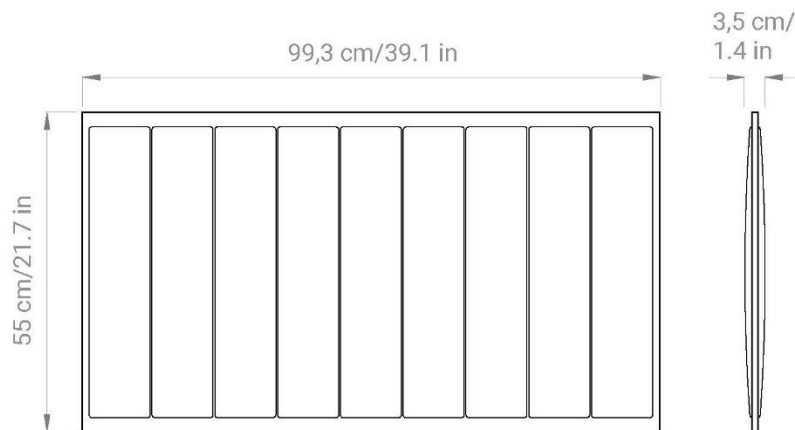

FLEXIBILITY:

- 0° - 360°

NOTE: *ECOflex can be used with PVC and metal panels*

DIMENSIONS:

- L **99,3** x H **55** x THK **3,5** cm
- L **39.1** x H **21.17** x THK **1.4** in

NOTE: *Panels may have differences in thickness due to the type of material*

WEIGHT:

- **1,6** kg/m²
- **0.33** lb/ft²

COMPOSITION:

- Soul: sound absorbing material made of 100% recycled material, polyester fibers

Reaction to fire: B-s2, d0

Smoke class: F1

Certificate: Oekotex

- Finishes: