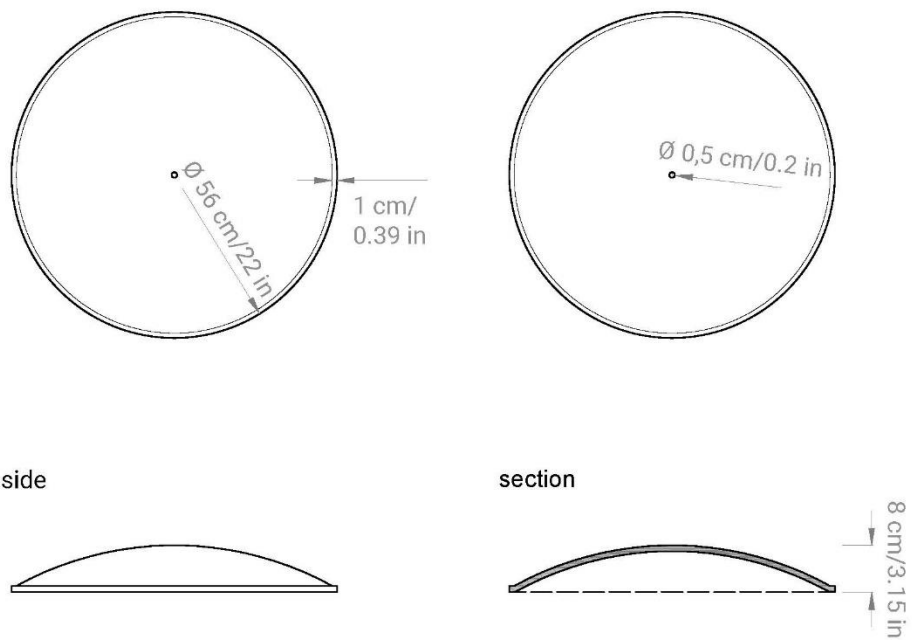

NAME:

ECOdrop

DESCRIPTION:

Thermobonded sound-absorbing monomateric panel

APPLICATION:

- Wall with magnets
- Ceiling with magnets

DIMENSIONS:

- $\varnothing 56$ x THK **8** cm
- $\varnothing 22$ x THK **3.15** in

NOTE: *Panels may have differences in thickness due to the type of material*

WEIGHT:

- **3** Kg/m²
- **0.62** lb/ft²

COMPOSITION:

- Soul: sound absorbing material made of 100% recycled material, polyester fibers