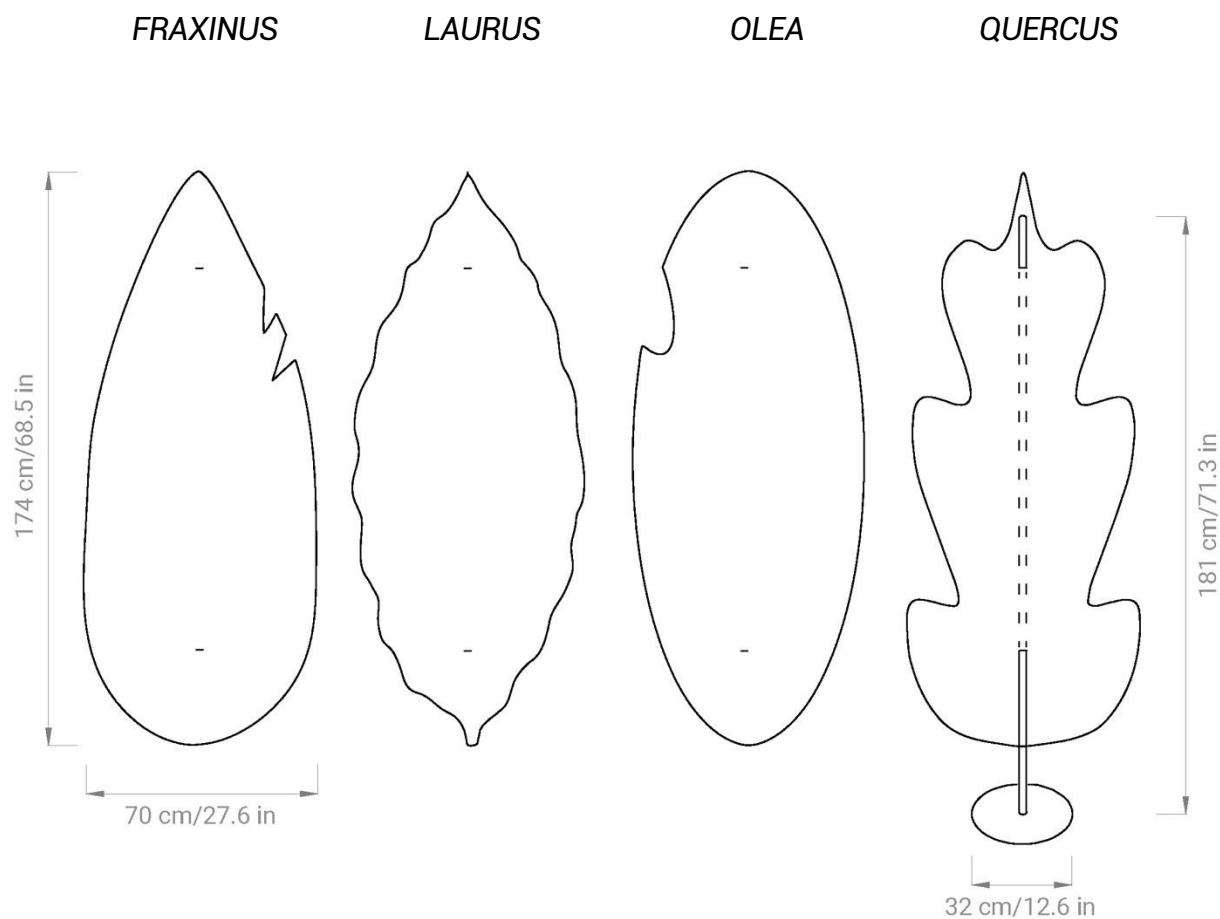

**NAME:**

DAPHNE

**DESCRIPTION:**

Bicolor sound-absorbing and anti-reverberation felt leaves

**APPLICATION:**

- Freestanding - ECOdesk system

**DIMENSIONS:**

- Upright: Ø base **32** x H **181** cm  
Ø base **12.6** x H **71.3** in
- Daphne: L **70** x H **174** cm x THK **9** mm (4,5 + 4,5)  
L **27.6** x H **68.5** x THK **0.36** in (0.18 + 0.18)

**WEIGHT:**

- +/- **7** Kg  
+/- **15** lb

**COMPOSITION:**

- **ECOfelt** - 90% wool, 10% polyester
- **PETfelt** - 100% PET

**COLOR DIFFERENCES:**

Slight differences between dyeing lots are considered normal