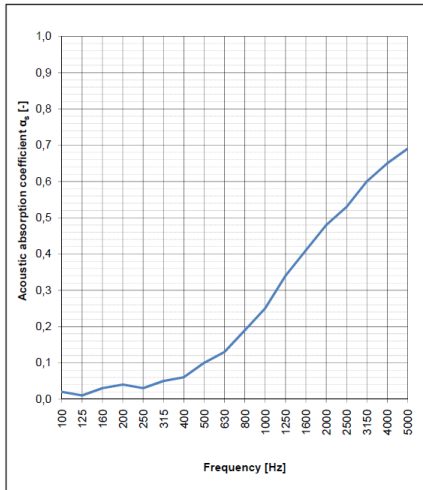

CERTIFICATIONS:

• **FIRE REACTION CLASS UE:**

B-s2, d0 - *OPTIONAL*

• **FIRE REACTION CLASS USA:**

Class A - ASTM E 84-18 - *OPTIONAL*

• **SOUND ABSORPTION REPORT:**

UNI EN ISO 354: 2003

UNI EN ISO 11654: 1998

Felt (THK 8 mm | 0.32 in):

Sample description: Fabric for surface, wall ceiling furniture application, Model * Feltro 8 mm*
Mounting Type: A

Sample area: 11.34 m²
Reverberation room volume: 161.3 m³

f [Hz]	αs [-]
Frequency	Acoustic absorption coefficient values
100	0.02
125	0.01
160	0.03
200	0.04
250	0.03
315	0.05
400	0.06
500	0.10
630	0.13
800	0.19
1000	0.25
1250	0.34
1600	0.41
2000	0.48
2500	0.53
3150	0.60
4000	0.65
5000	0.69