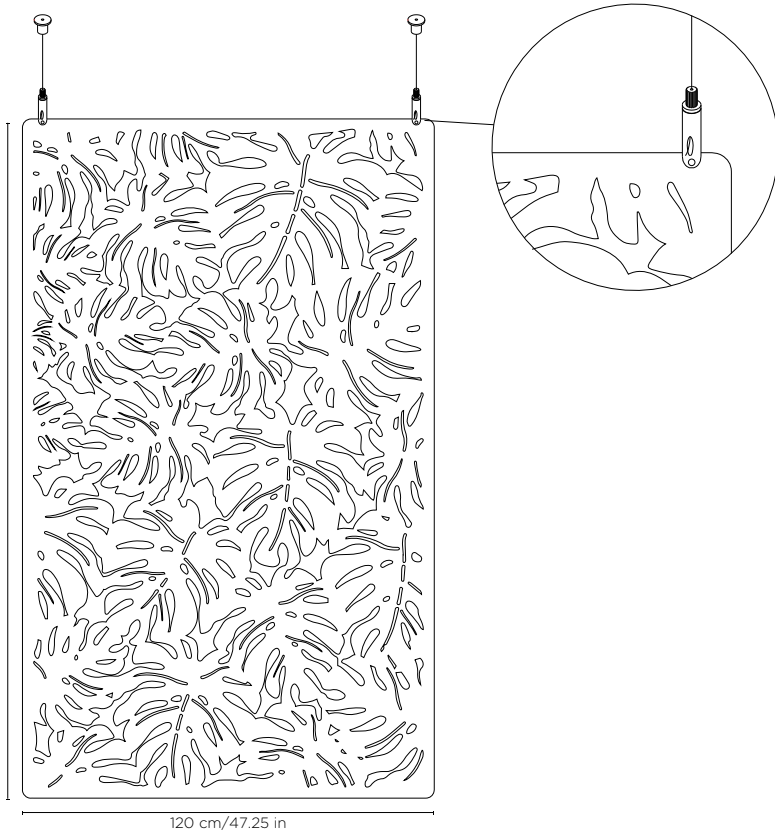

ECOrange BAFFLE Example:

198 cm/
77.95 in

120 cm/47.25 in