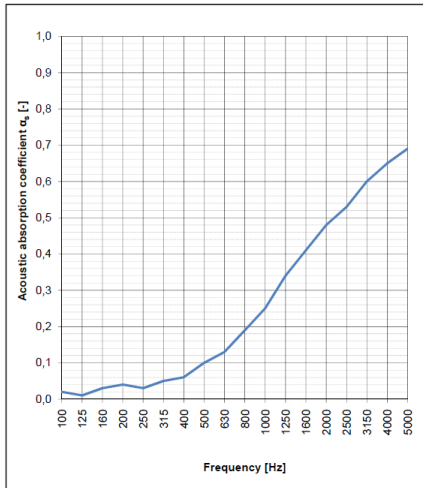

CERTIFICATIONS:

- **FIRE REACTION CLASS UE:**

B-s2, d0 - *OPTIONAL*

- **FIRE REACTION CLASS USA:**

Class A - ASTM E 84-18 - *OPTIONAL*

- **SOUND ABSORPTION REPORT:**

UNI EN ISO 354: 2003

UNI EN ISO 11654: 1998

Felt (THK 8 mm | 0.32 in):

Sample description: Fabric for surface, wall ceiling furniture application, Model "Feltro 8 mm"
Mounting Type: A

Sample area: 11.34 m²
Reverberation room volume: 161.3 m³

f [Hz]	α_s [-]
Frequency	Acoustic absorption coefficient values
100	0.02
125	0.01
160	0.03
200	0.04
250	0.03
315	0.05
400	0.06
500	0.10
630	0.13
800	0.19
1000	0.25
1250	0.34
1600	0.41
2000	0.48
2500	0.53
3150	0.60
4000	0.65
5000	0.69