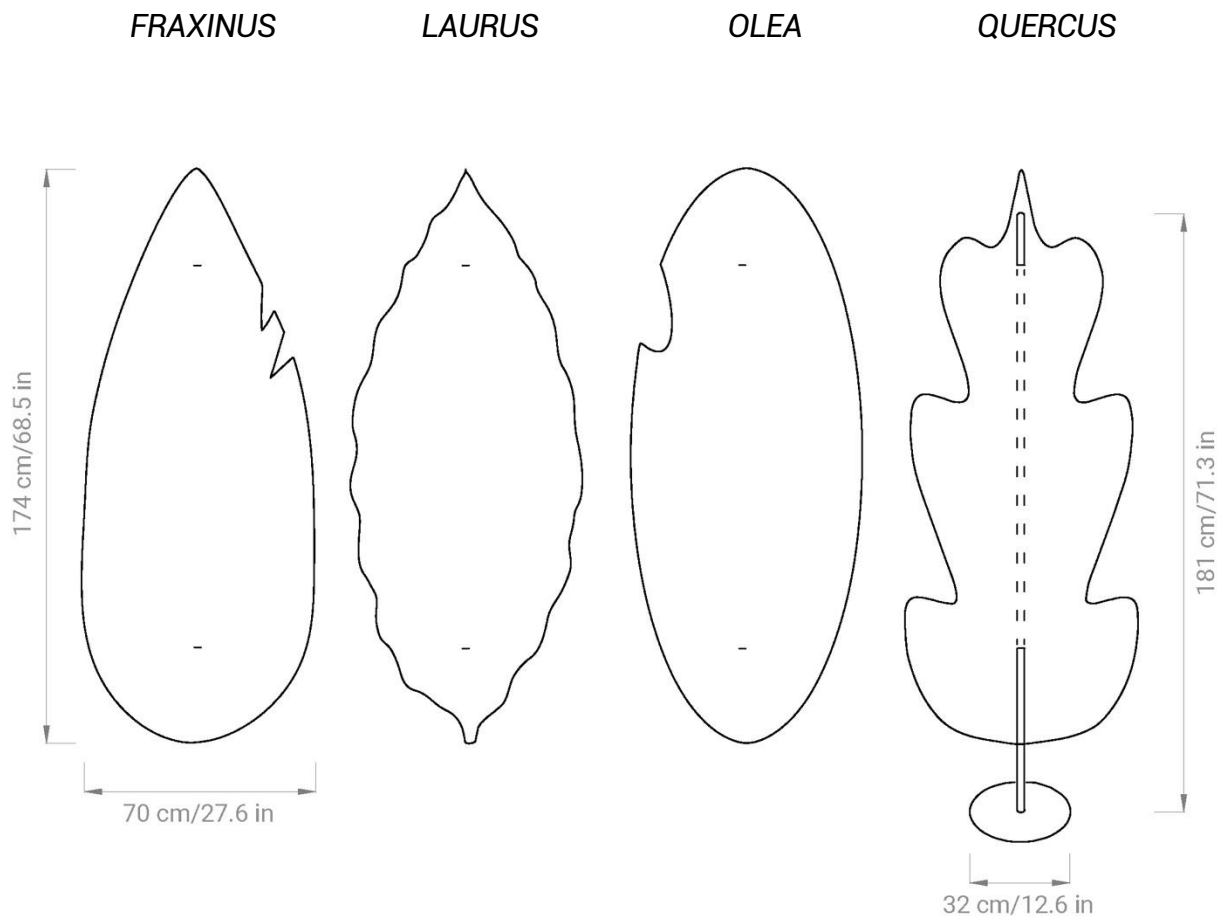

NAME:

DAPHNE

DESCRIPTION:

Bicolor sound-absorbing and anti-reverberation felt leaves

APPLICATION:

- Freestanding - ECOdesk system

DIMENSIONS:

- Upright: Ø base **32** x H **181** cm
Ø base **12.6** x H **71.3** in
- Daphne: L **70** x H **174** cm x THK **9** mm (4,5 + 4,5)
L **27.6** x H **68.5** x THK **0.36** in (0.18 + 0.18)

WEIGHT:

- +/- **7** Kg
+/- **15** lb

COMPOSITION:

- **ECOfelt** - 90% wool, 10% polyester
- **PETfelt** - 100% PET

COLOR DIFFERENCES:

Slight differences between dyeing lots are considered normal

RECYCLABILITY: